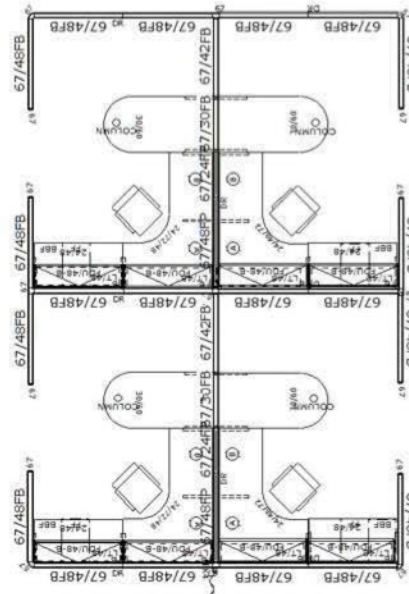

O₂TM Series Corporate Office Furniture

Available in Newly Remanufactured, Pre-Owned or Brand New!

2 In-Line

4 Pack

Size: 8' x 12' x 67"

1-888-442-8242

cubicles.com